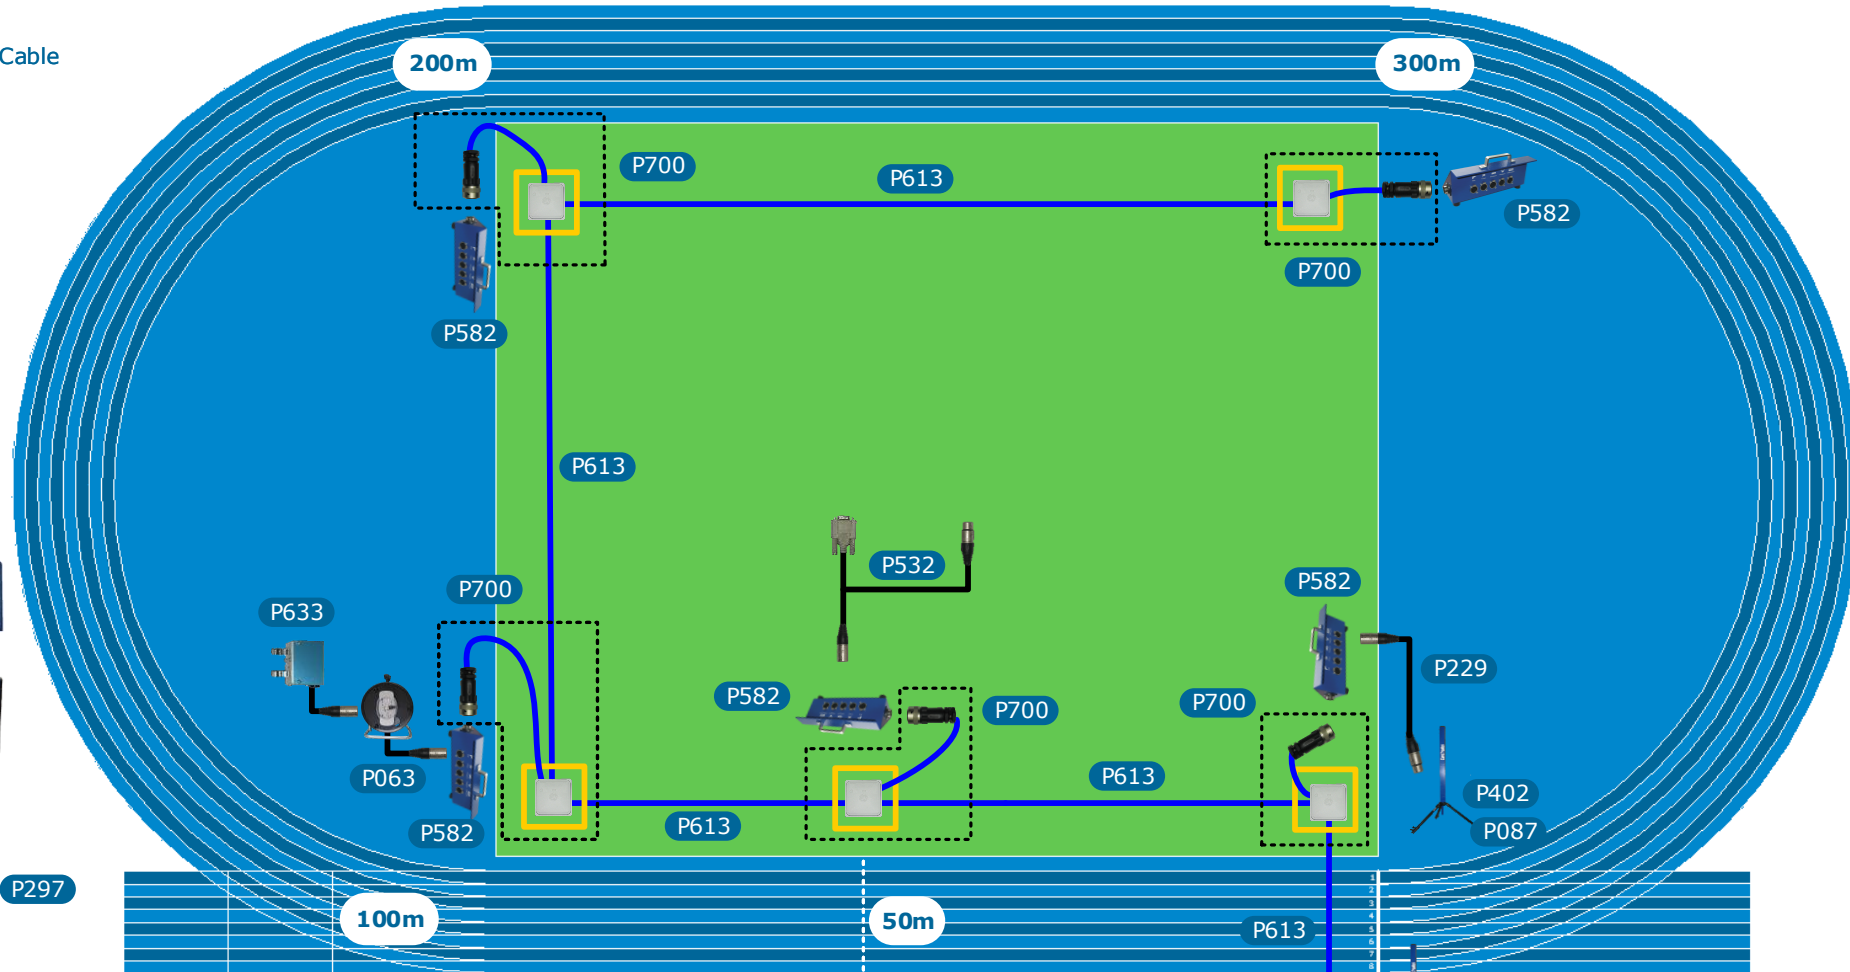

# TTC-955 Argus Pro Athletics Fixed Stadium

(2020v2)

- = 5-Pole Cable
- = 8-Pole Camera Cable
- = 12-Pole Cable
- = Ethernet Cable
- = Manhole

P1168

P594

P1166

P297

P294