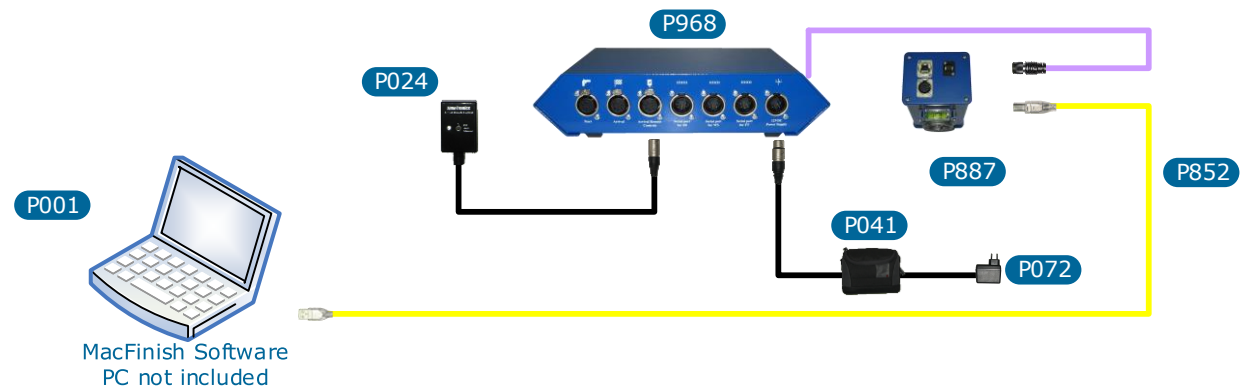

Athletics Outdoor – MacFinish 2D 100 – Basic Setup

(2018v1)

Pxxx

	1
	2
	3
	4
	5
	6
	7
	8

P160

P087

Club version

P297

P294

Advanced version

Legend

- Pxxx : Lens to be calculated
- P024 : MacFinish Arrival
- P041 : Battery Pack 12V 7AH
- P072 : Battery Charger 110/220 Vac, 0,9 A
- P087 : Low Cost Tripod
- P160 : Low Cost Camera Head
- P294 : Professional Tripod
- P297 : Professional Manual Geared Camera Head
- P336 : MacFinish 2D Camera Protection hood
- P852 : USB 2.0 Cable
- P887 : MacFinish 2D 100 Camera
- P968 : Interfacebox MacFinish 2D 100

- = 5-Pole Cable
- = 8-Pole Camera Cable
- = USB 2.0 Cable