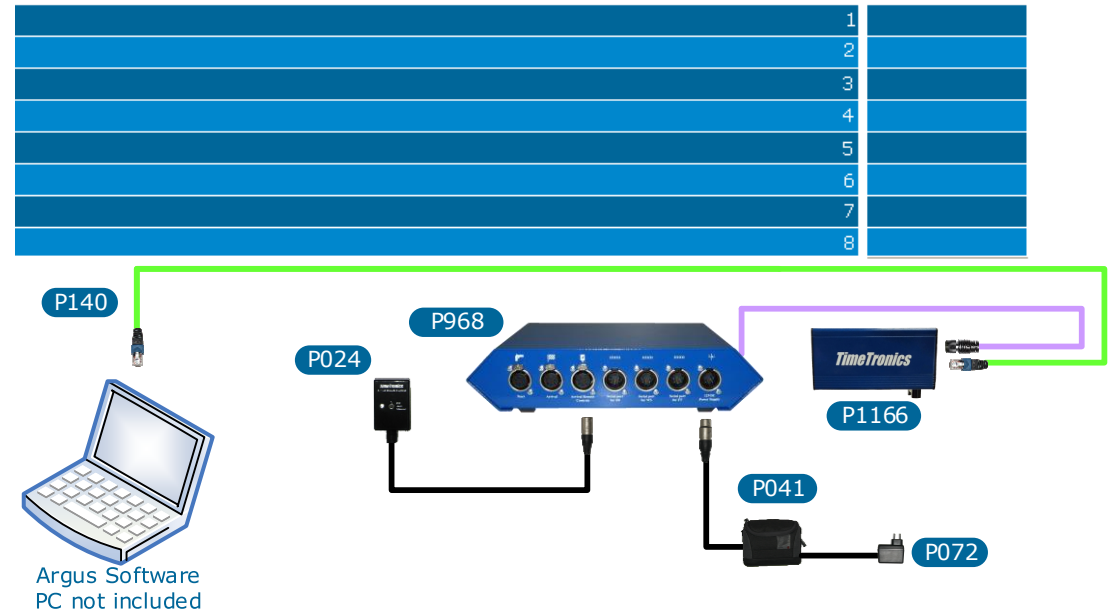

# Argus photo finish – Basic Package with lens and mounting

(2020v3)

## Configuration

### Basic package

- P041 : Battery Pack 12V 7AH
- P072 : Battery Charger 220VAC, 12VDC, 0.9A
- P140 : Ethernet cable 5m
- P968 : Interface Box
- P1166 : Argus photo finish camera
- P1168 : Protection hood camera
- P1169 : Carrying case

### Arrival remote control

- P024 : Arrival remote control